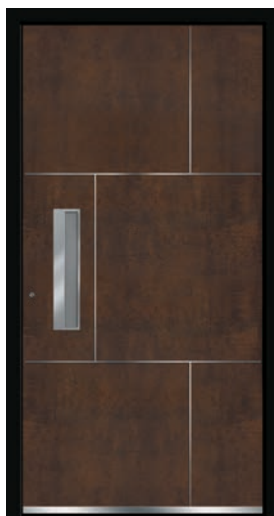

CORTEN LINE - a modern material that imitates rusted steel

An entrance door with the look of genuine Corten-Steel. Set special accents in your entrance area and bring the trendy rust look to your home. This is puristic design in highest quality, to which you can imprint your personal stamp with individual accents.

ARES

List of available pulls and door handles on page 16