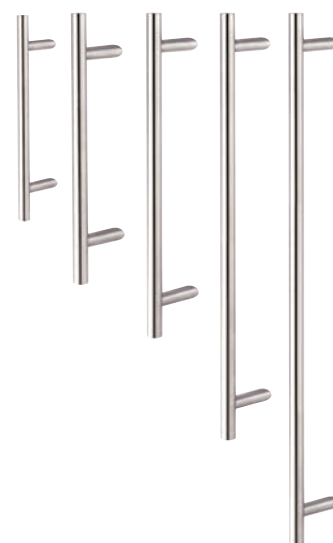

Additional equipment available at extra charge:

- DOOR Protect 1 package (5-bolt lock, anti-theft bolts on the hinge side)
- DOOR Protect 2 package (automatic lock, safe C-type cylinder, burglary preventing bolts on hinges side)
- Round stainless-steel handles in lengths 1000 mm, 1200 mm, 1400 mm, 1600 mm
- Ornamental glass in fillings with glazing: Chinchilla white, Satinato, Master Carre as well as safety glass
- Side glazing up to max. 1200 mm width (pane Ug=0,7, VSG + Discreet ornament)