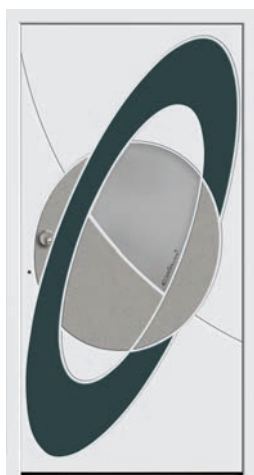

AWIDOOR
INDIVIDUAL

We also offer individual solutions where the investor has the opportunity to configure their own unique entrance door taking into account the available materials and technologies. Unusual design, additional lighting elements, as well as more sophisticated technical solutions are available.

Photo: Awilux Polska Sp. z o.o. Sp.K., Rodenberg Türsysteme AG
Some photos show accessories available at extra charge. Subject to technical changes, deviations in color due to printing technology and errors in data given.