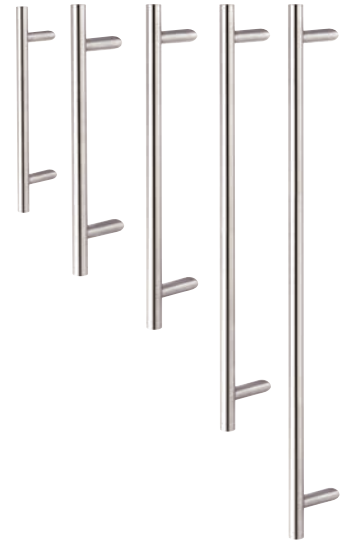

BELLUS

MINIMALI

INDUSTRIA

CONCEPT

MODERNA

EXPRESSIA

CLASSICA

As a standard, on the outside there are installed round stainless-steel handles with length of 600 mm. The door is available in any RAL color of the manufacturer at no extra charge. Transparent glass. 3-point lock.

Options available at extra cost:

- Comfort package - Fingerprint reader, GU controller for remote Tahoma control
- DOOR Protect package 1 (5-bolt lock, anti-prize bolts on hinges side)
- DOOR Protect package 2 (automatic lock, type C security cylinder, anti theft bolts on the hinges side)
- Ornamental glass in fillings with glazing: Chinchilla white, Satinato, Master Carre, as well as safety glass
- Hidden hinges
- Round handles in lengths 1000 mm, 1200 mm, 1400 mm, 1600 mm
- Side glazed up to width 1200 (pane Ug=0,5, VSG + Discreet ornament)
- Special colors (structural)