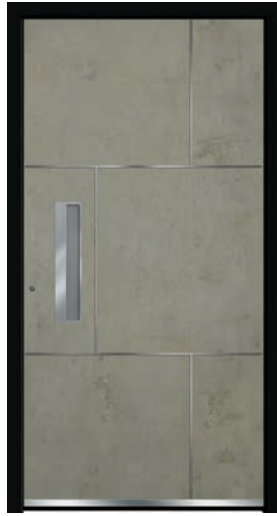

ARES

List of available pulls and door handles on page 16